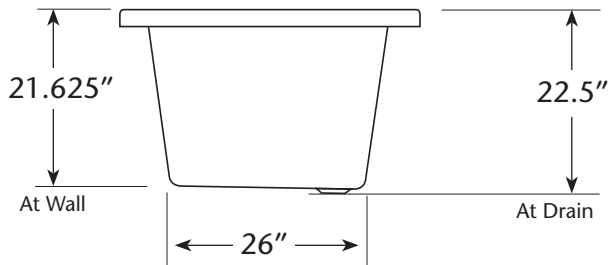

Haiku

FEATURES

- * 72" x 36" x 22.5" OD
- * Hand hammered 16 gauge copper
- * Single walled bathtub
- * 2" drain opening
- * Dimensions are not exact and may vary $\pm 1"$

FINISHES

- * Antique - CPS602
- * Brushed Nickel - CPS605

INSTALLATION

- * Bathtub
- * Drop-in

COORDINATING ACCESSORIES

- * Trip Lever Bath Waste & Overflow: DR280

STANDARDS COMPLIANCE

- * IAPMO Listed / UPC

IMPORTANT

Due to the handcrafted nature of this product, it will vary in finish, texture, hammering, and other details. Dimensions may vary up to 1". We strongly recommend that you wait for the actual product before making any installation cuts.