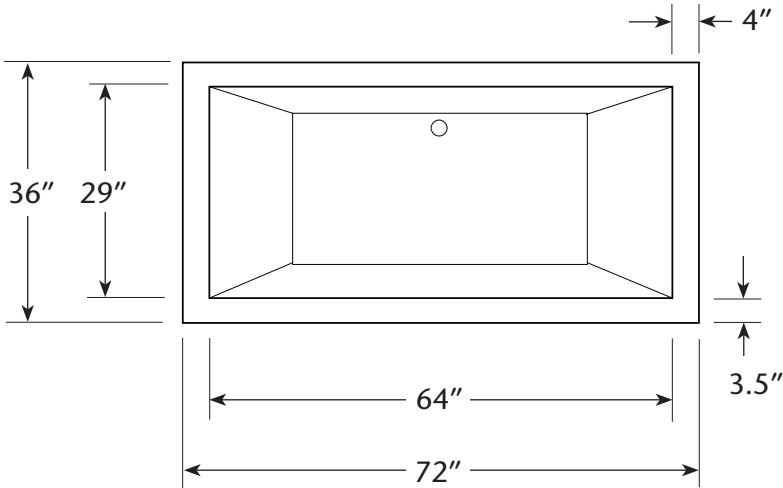

Haiku

FEATURES

- * 72" x 36" x 22.5" OD
- * Hand hammered 16 gauge copper
- * Single walled bathtub
- * 2" drain opening
- * Dimensions are not exact and may vary $\pm 1"$

FINISHES

- * Antique - CPS602
- * Brushed Nickel - CPS605

INSTALLATION

- * Bathtub
- * Drop-in

COORDINATING ACCESSORIES

- * Trip Lever Bath Waste & Overflow: DR280

STANDARDS COMPLIANCE

- * IAPMO Listed / UPC

IMPORTANT

Due to the handcrafted nature of this product, it will vary in finish, texture, hammering, and other details. Dimensions may vary up to 1". We strongly recommend that you wait for the actual product before making any installation cuts.