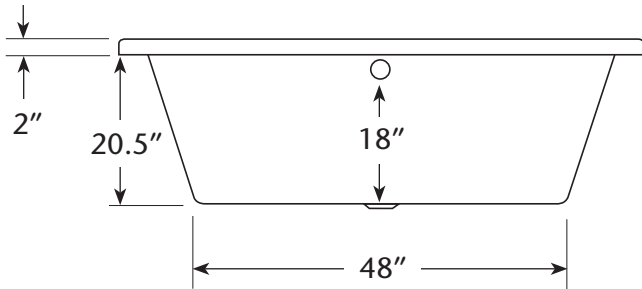

Haiku

FEATURES

- * 72" x 36" x 22.5" OD
- * Hand hammered 16 gauge copper
- * Single walled bathtub
- * 2" drain opening
- * Dimensions are not exact and may vary $\pm 1"$

FINISHES

- * Antique - CPS602
- * Brushed Nickel - CPS605

INSTALLATION

- * Bathtub
- * Drop-in

COORDINATING ACCESSORIES

- * Trip Lever Bath Waste & Overflow: DR280

STANDARDS COMPLIANCE

- * IAPMO Listed / UPC

IMPORTANT

Due to the handcrafted nature of this product, it will vary in finish, texture, hammering, and other details. Dimensions may vary up to 1". We strongly recommend that you wait for the actual product before making any installation cuts.